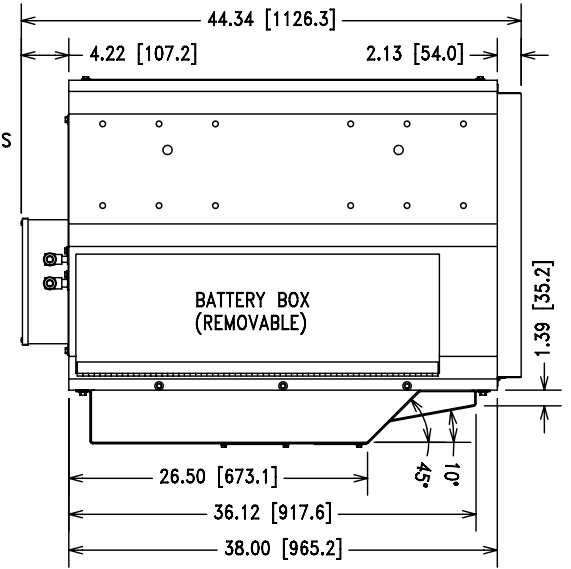

REV	DESCRIPTION	DATE	INT.
B	CHANGE END VIEW OF DIST. BOX HEIGHT	9/30/04	TJS

INFORMATION CONTAINED HEREIN IS DEEMED RELIABLE BUT NOT GUARANTEED

- ⓇP REMOVABLE PANEL
- ⓇD HINGED DOOR

DO NOT SCALE DWG.

STADCO RAILGEN		
5-175DA		
STADCO STAUFFER DIESEL INC EPHRATA, PA., U.S.A. 17522		
DRAWN BY: TJS	SCALE: NONE	DATE: 12/21/00
GROUP NO. 23.20	ORDER NO.	DRAWING NO. 12210B