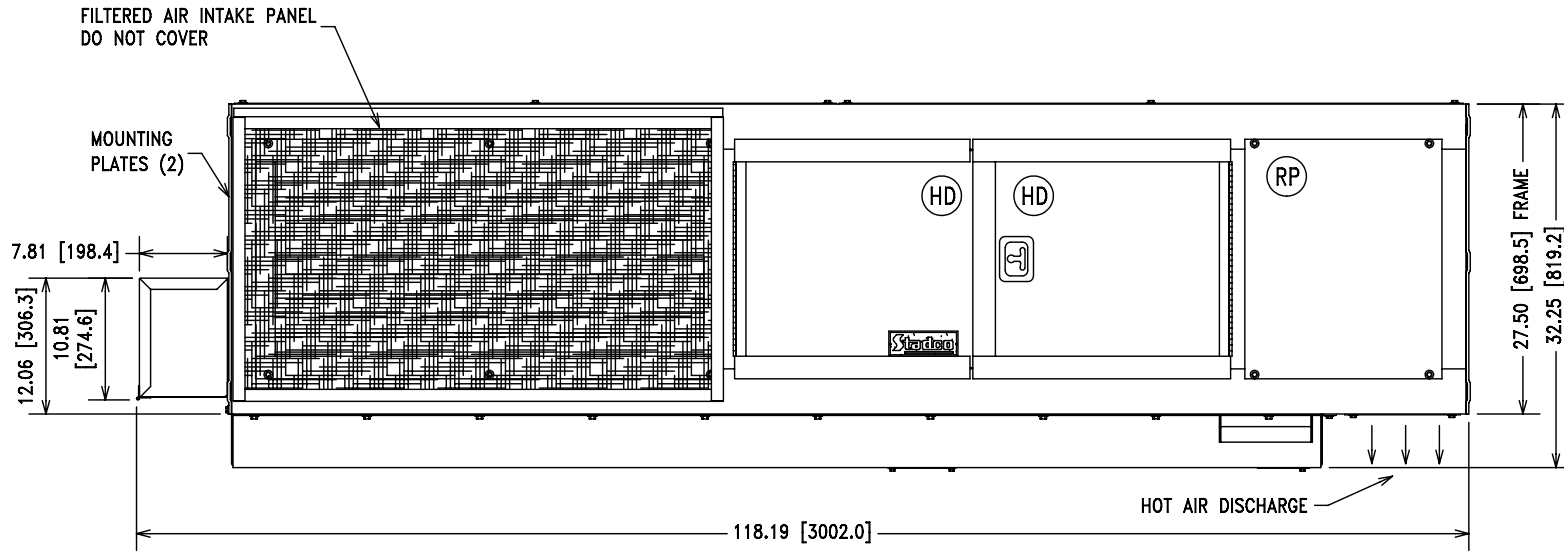

REV	DESCRIPTION	DATE	INT.
B	CHANGE END VIEW OF DIST. BOX HEIGHT	9/30/04	TJS

INFORMATION CONTAINED HEREIN IS DEEMED RELIABLE BUT NOT GUARANTEED

- ⓇP REMOVABLE PANEL
- ⓇD HINGED DOOR

DO NOT SCALE DWG.

STADCO RAILGEN		
5-175DA		
STADCO STAUFFER DIESEL INC EPHRATA, PA., U.S.A. 17522		
DRAWN BY: TJS	SCALE: NONE	DATE: 12/21/00
GROUP NO. 23.20	ORDER NO.	DRAWING NO. 12210B