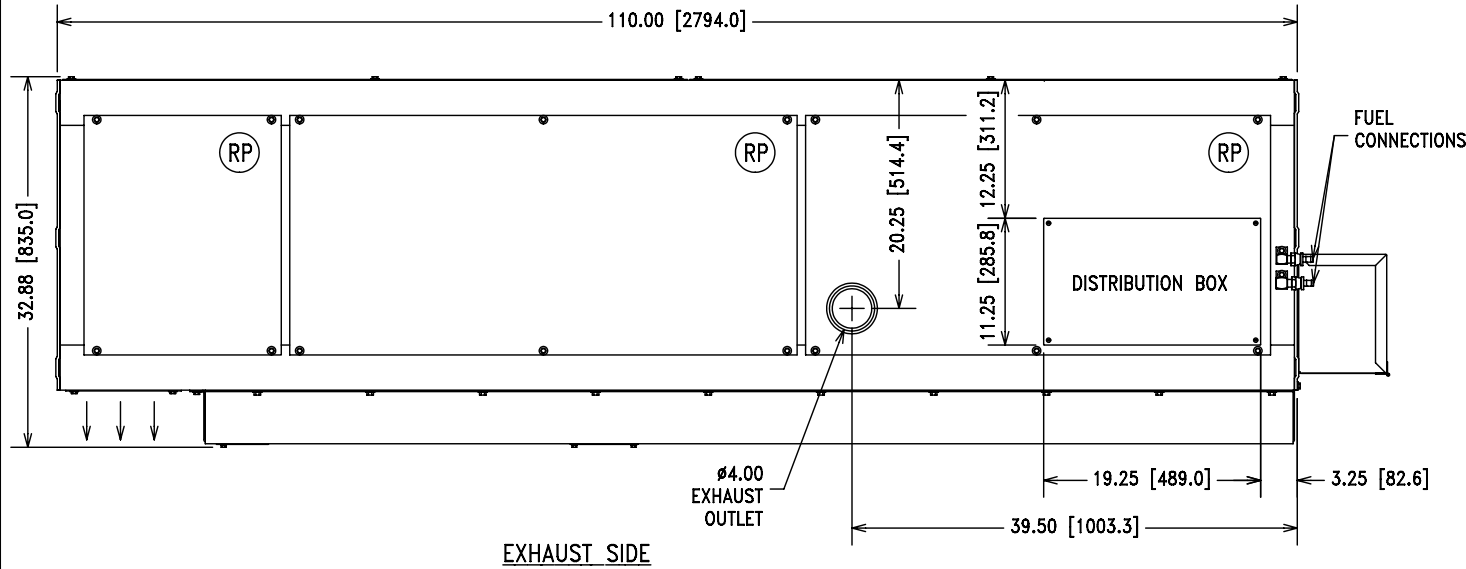

REV	DESCRIPTION	DATE	INT.
B	CHANGE END VIEW OF DIST. BOX HEIGHT	9/30/04	TJS

INFORMATION CONTAINED HEREIN IS DEEMED RELIABLE BUT NOT GUARANTEED

- ⓇP REMOVABLE PANEL
- ⓇD HINGED DOOR

DO NOT SCALE DWG.

STADCO RAILGEN		
5-175DA		
STADCO STAUFFER DIESEL INC EPHRATA, PA., U.S.A. 17522		
DRAWN BY: TJS	SCALE: NONE	DATE: 12/21/00
GROUP NO. 23.20	ORDER NO.	DRAWING NO. 12210B