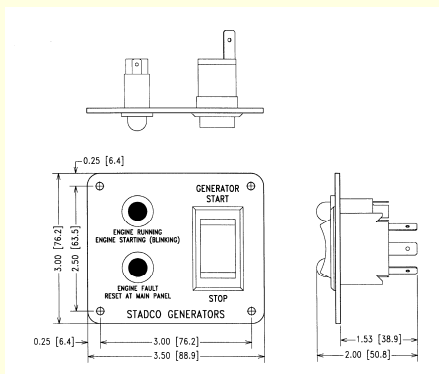

AC Amperage Readout: To add this feature order optional panel #1790.

Visit us online www.stadcogen.com

Stadco Digital Control System

**Standard #1779
Control System**
8x8x4 NEMA3R enclosure
for wall mounting.
(Shipped Loose)

Furnished with 10' Control Cord with Deutsch connectors.

Optional Accessories

Remote Start/Stop Panel #1780 (Shipped loose)

System Features:

- ◆ Matte black face plate.
- ◆ Marine type water resistant rocker switch for start/stop.
- ◆ LED indicators for:
 - Engine running/starting.
 - Engine shutdown fault.

Flat Face Panel #1791 (Shipped loose)

System Features:

- ◆ Standard #1779 Control System mounted on flat panel.
- ◆ Factory wired with Deutsch Connector Pigtail.

Refer to price list for additional control system options & generator accessories.
Specifications are subject to change without notice.