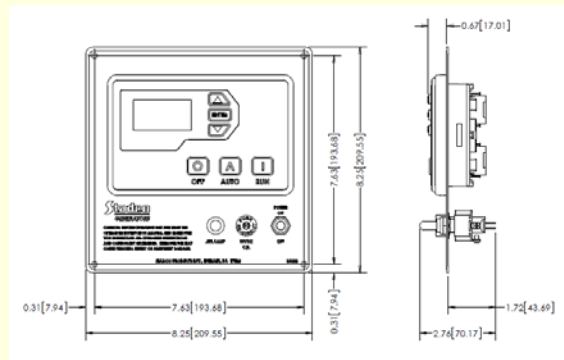

Furnished with 10' Control Cord with Deutsch connectors.

Optional Accessories

Remote Start/Stop Panel #1780 (Shipped loose)

System Features:

- ◆ Matte black face plate.
- ◆ Marine type water resistant rocker switch for start/stop.
- ◆ LED indicators for:
 - Engine running/starting.
 - Engine shutdown fault.

Flat Face Panel #1791 (Shipped loose)

System Features:

- ◆ Standard #1779 Control System mounted on flat panel.
- ◆ Factory wired with Deutsch Connector Pigtail.

Refer to price list for additional control system options & generator accessories.
Specifications are subject to change without notice.